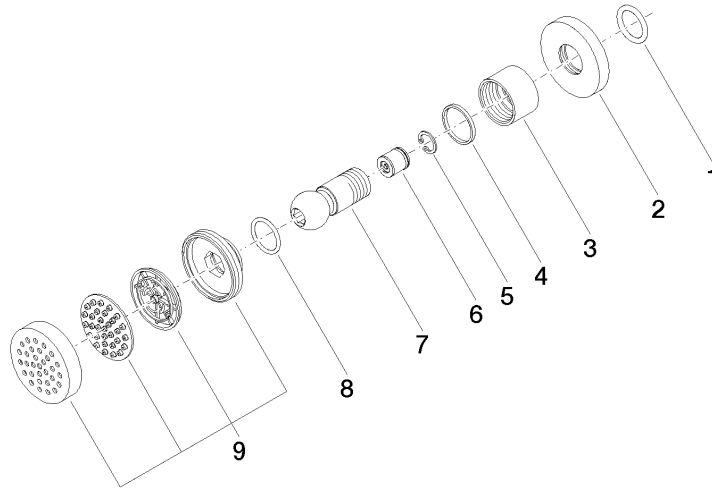

Body spray without volume control - Chrome

TARA

28 518 979

- spray head Ø 55mm
- ball-joint pivotable through 25° (in any direction)
- HORIZONTAL RAIN, max. flow rate 5 l/min (at 3 bar)
- with anti-scale system
- rosette Ø 55 mm
- 1/2" connection
- This product can help a building meet the requirements of Green Building Rating Systems, e.g. LEED®, BREEAM®, DGNB

Fits: TARA, LISSÉ, VAIA, META

	Chrome	28 518 979-00 0050
	Brushed Platinum	28 518 979-06 0050
	Platinum	28 518 979-08 0050
	Dark Chrome	28 518 979-19 0050
	Light Gold	28 518 979-26 0050
	Brushed Light Gold	28 518 979-27 0050
	Brushed Durabrass (23kt Gold)	28 518 979-28 0050
	Matte Black	28 518 979-33 0050
	Brushed Bronze	28 518 979-42 0050
	Brushed Champagne (22kt Gold)	28 518 979-46 0050
	Champagne (22kt Gold)	28 518 979-47 0050
	Brushed Chrome	28 518 979-93 0050
	Brushed Dark Platinum	28 518 979-99 0050

Recommended miscellaneous

- Concealed wall elbow -** 35 085 970 90
- max. recess depth 163 mm
 - min. recess depth 90 mm

28 518 979

mm [inches]

Flow rate chart

28 518 979

Spare parts list

No.	Item Number	Name	Quantity used	Delivery time
1	90 14 10 026 00 90	seal	1	2
2	09 27 22 019-00	rosette	1	10
3	09 23 30 026-00	nut	1	10
4	09 14 15 010 90	ring	1	2
5	09 16 01 014 90	ring	1	2
6	09 23 01 048 90	back-flow preventer	1	2
7	09 21 40 016-00	connection	1	10
8	09 14 10 015 90	seal	1	2
9	90 12 05 027 00-00	casing (completely)	1	10