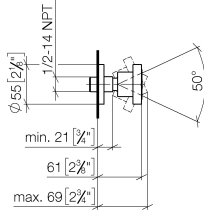

Body spray without volume control - Chrome

TARA

28 518 979

- spray head Ø 55mm
- ball-joint pivotable through 25° (in any direction)
- HORIZONTAL RAIN, max. flow rate 5 l/min (at 3 bar)
- with anti-scale system
- rosette Ø 55 mm
- 1/2" connection
- This product can help a building meet the requirements of Green Building Rating Systems, e.g. LEED®, BREEAM®, DGNB

Fits: TARA, LISSÉ, VAIA, META

	Chrome	28 518 979-00 0050
	Brushed Platinum	28 518 979-06 0050
	Platinum	28 518 979-08 0050
	Dark Chrome	28 518 979-19 0050
	Light Gold	28 518 979-26 0050
	Brushed Light Gold	28 518 979-27 0050
	Brushed Durabrass (23kt Gold)	28 518 979-28 0050
	Matte Black	28 518 979-33 0050
	Brushed Bronze	28 518 979-42 0050
	Brushed Champagne (22kt Gold)	28 518 979-46 0050
	Champagne (22kt Gold)	28 518 979-47 0050
	Brushed Chrome	28 518 979-93 0050
	Brushed Dark Platinum	28 518 979-99 0050

Recommended miscellaneous

- Concealed wall elbow -** 35 085 970 90
- max. recess depth 163 mm
 - min. recess depth 90 mm

28 518 979

mm [inches]

Flow rate chart

28 518 979

Spare parts list

No.	Item Number	Name	Quantity used	Delivery time
1	90 14 10 026 00 90	seal	1	2
2	09 27 22 019-00	rosette	1	10
3	09 23 30 026-00	nut	1	10
4	09 14 15 010 90	ring	1	2
5	09 16 01 014 90	ring	1	2
6	09 23 01 048 90	back-flow preventer	1	2
7	09 21 40 016-00	connection	1	10
8	09 14 10 015 90	seal	1	2
9	90 12 05 027 00-00	casing (completely)	1	10