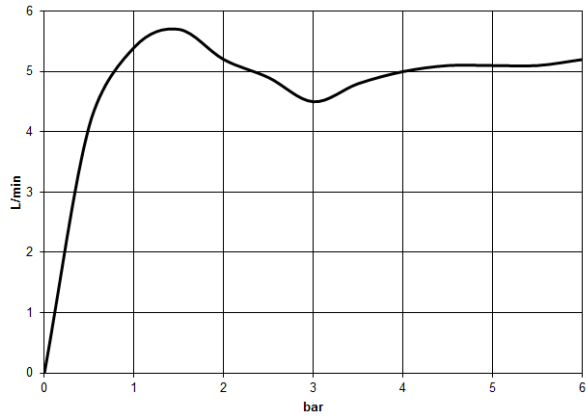

Body spray without volume control - Chrome

TARA

28 518 979

- spray head Ø 55mm
- ball-joint pivotable through 25° (in any direction)
- HORIZONTAL RAIN, max. flow rate 5 l/min (at 3 bar)
- with anti-scale system
- rosette Ø 55 mm
- 1/2" connection
- This product can help a building meet the requirements of Green Building Rating Systems, e.g. LEED®, BREEAM®, DGNB

Fits: TARA, LISSÉ, VAIA, META

	Chrome	28 518 979-00 0050
	Brushed Platinum	28 518 979-06 0050
	Platinum	28 518 979-08 0050
	Dark Chrome	28 518 979-19 0050
	Light Gold	28 518 979-26 0050
	Brushed Light Gold	28 518 979-27 0050
	Brushed Durabrass (23kt Gold)	28 518 979-28 0050
	Matte Black	28 518 979-33 0050
	Brushed Bronze	28 518 979-42 0050
	Brushed Champagne (22kt Gold)	28 518 979-46 0050
	Champagne (22kt Gold)	28 518 979-47 0050
	Brushed Chrome	28 518 979-93 0050
	Brushed Dark Platinum	28 518 979-99 0050

Recommended miscellaneous

- Concealed wall elbow -** 35 085 970 90
- max. recess depth 163 mm
 - min. recess depth 90 mm

28 518 979

mm [inches]

Flow rate chart

28 518 979

Spare parts list

No.	Item Number	Name	Quantity used	Delivery time
1	90 14 10 026 00 90	seal	1	2
2	09 27 22 019-00	rosette	1	10
3	09 23 30 026-00	nut	1	10
4	09 14 15 010 90	ring	1	2
5	09 16 01 014 90	ring	1	2
6	09 23 01 048 90	back-flow preventer	1	2
7	09 21 40 016-00	connection	1	10
8	09 14 10 015 90	seal	1	2
9	90 12 05 027 00-00	casing (completely)	1	10